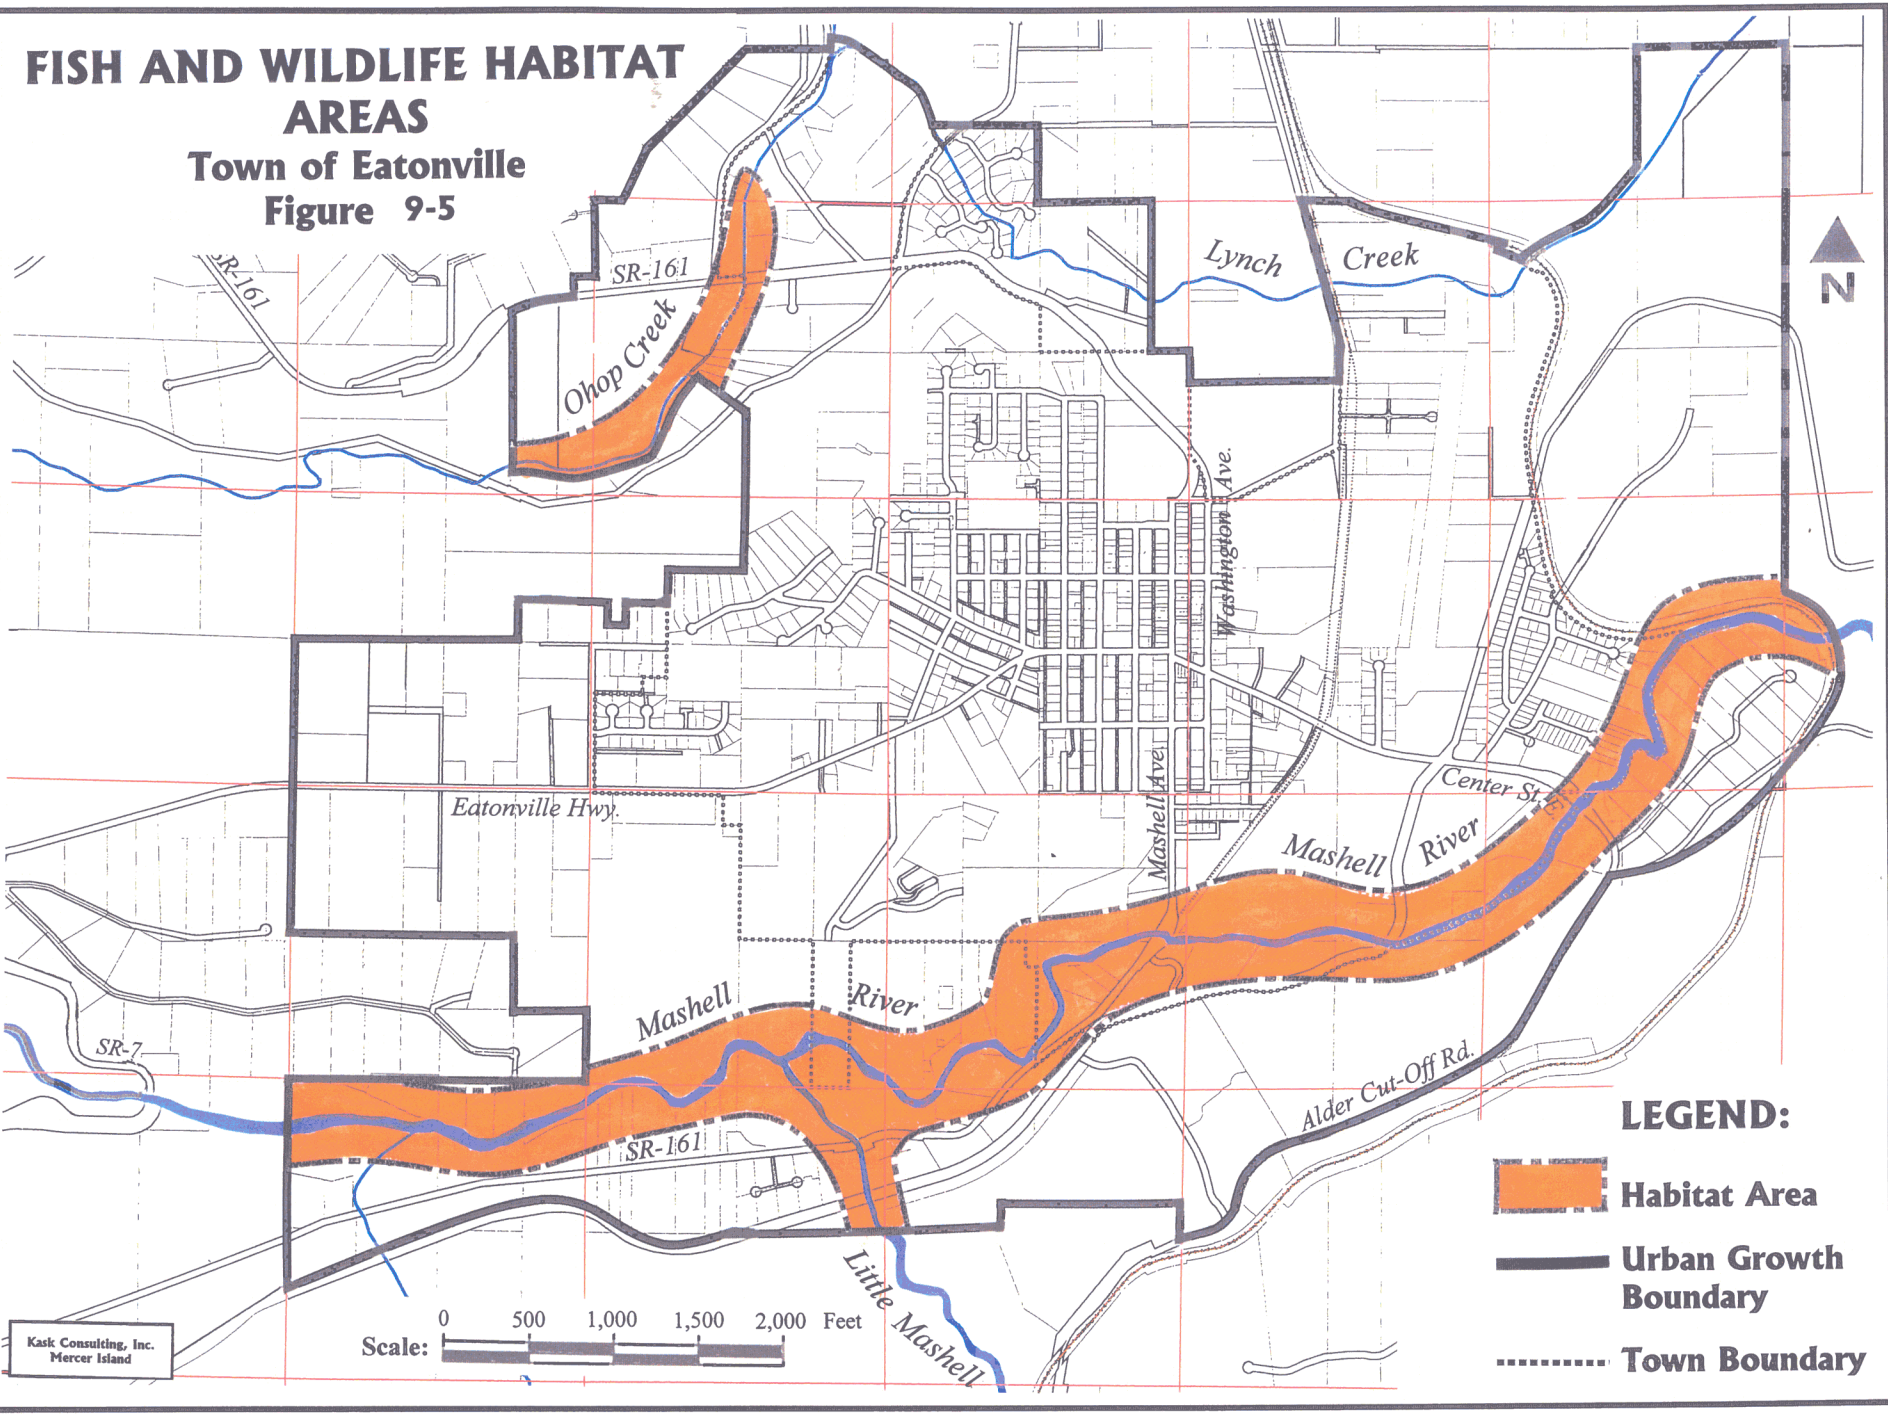

FISH AND WILDLIFE HABITAT AREAS

Town of Eatonville
Figure 9-5

91-6

LEGEND:

-  Habitat Area
-  Urban Growth Boundary
-  Town Boundary

Kask Consulting, Inc.
Mercer Island